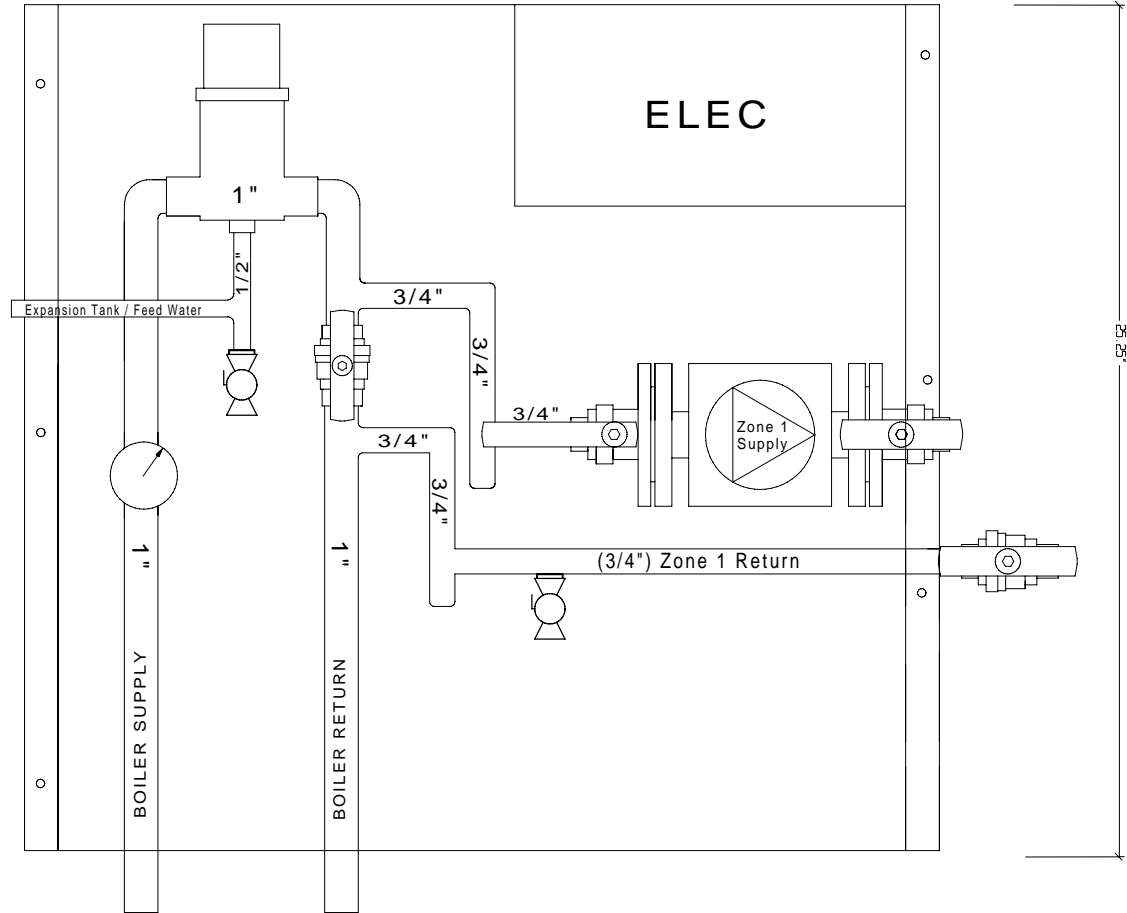

8 5/8"

27.25"

SIDE VIEW

ELEC

Legend

 CIRCULATOR WITH SPRING CHECK VALVE

 TRIDICATOR

 ISOLATION VALVE

 AIR VENT

 PURGE VALVE

DO NOT SCALE DRAWING, DIMENSIONS ARE IN INCHES

Drawn by:

BR

Part Number:

HP900100L-T

Type:
Primary/Secondary Station
(No Primary Pump)

Model Number:

PSS-1LT